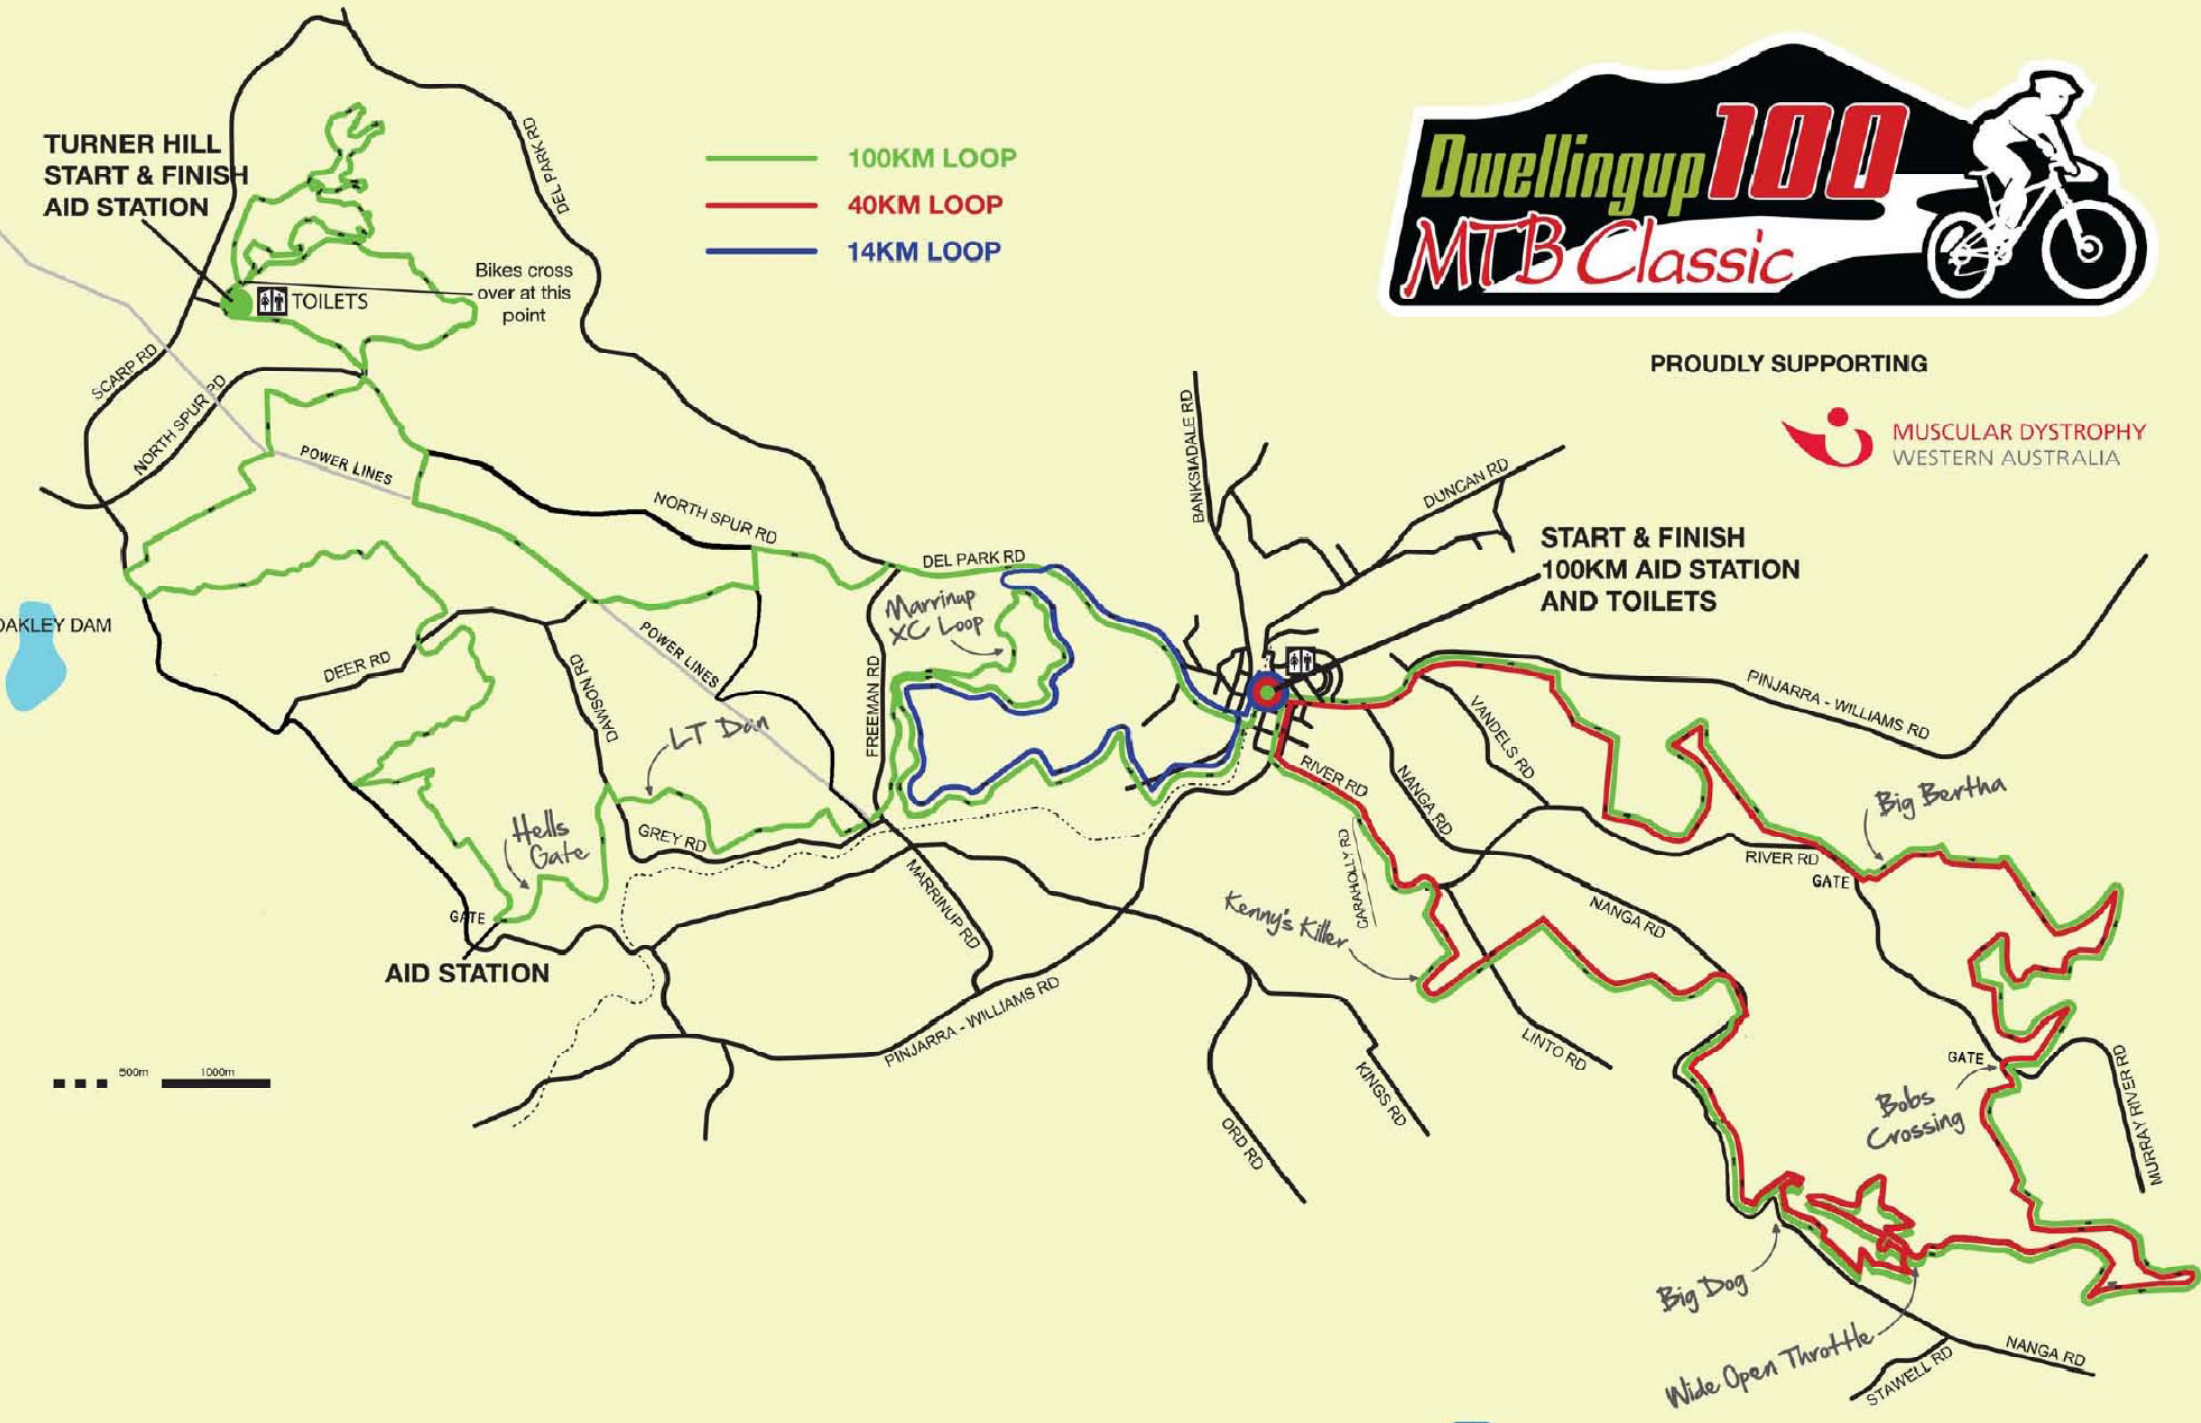

TURNER HILL  
START & FINISH  
AID STATION

TOILETS

Bikes cross  
over at this  
point

- 100KM LOOP
- 40KM LOOP
- 14KM LOOP

PROUDLY SUPPORTING

START & FINISH  
100KM AID STATION  
AND TOILETS

OAKLEY DAM

australia's aluminium